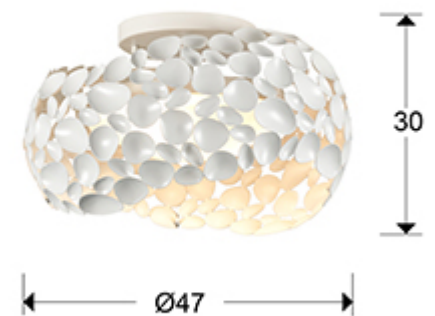

## Narisa 266847

Flush Ceiling Lamps

Ceiling lamp of 5 lights made of metal. Matt white lacquered finish. Inner acrylic diffuser.

·This item includes 5 G9 LED 6W This lamp is supplied with GRAVITY TOGGLES, to improve ceiling fixing.

### SIZES

Sizes: Ø 47.0 ↑ 30.0 cm  
Weight: 3.9 Kg

### SIZES WITH PACKAGING

Weight: 5.5 Kg  
Volume: 0.0880m<sup>3</sup>  
Sizes: ↔ 50.0 ↑ 35.0 ↗ 50.0 cm

---

## ADDITIONAL INFORMATION

Material: Metal, acrylic  
Finish: Matt white, opal  
Cable colour: clear